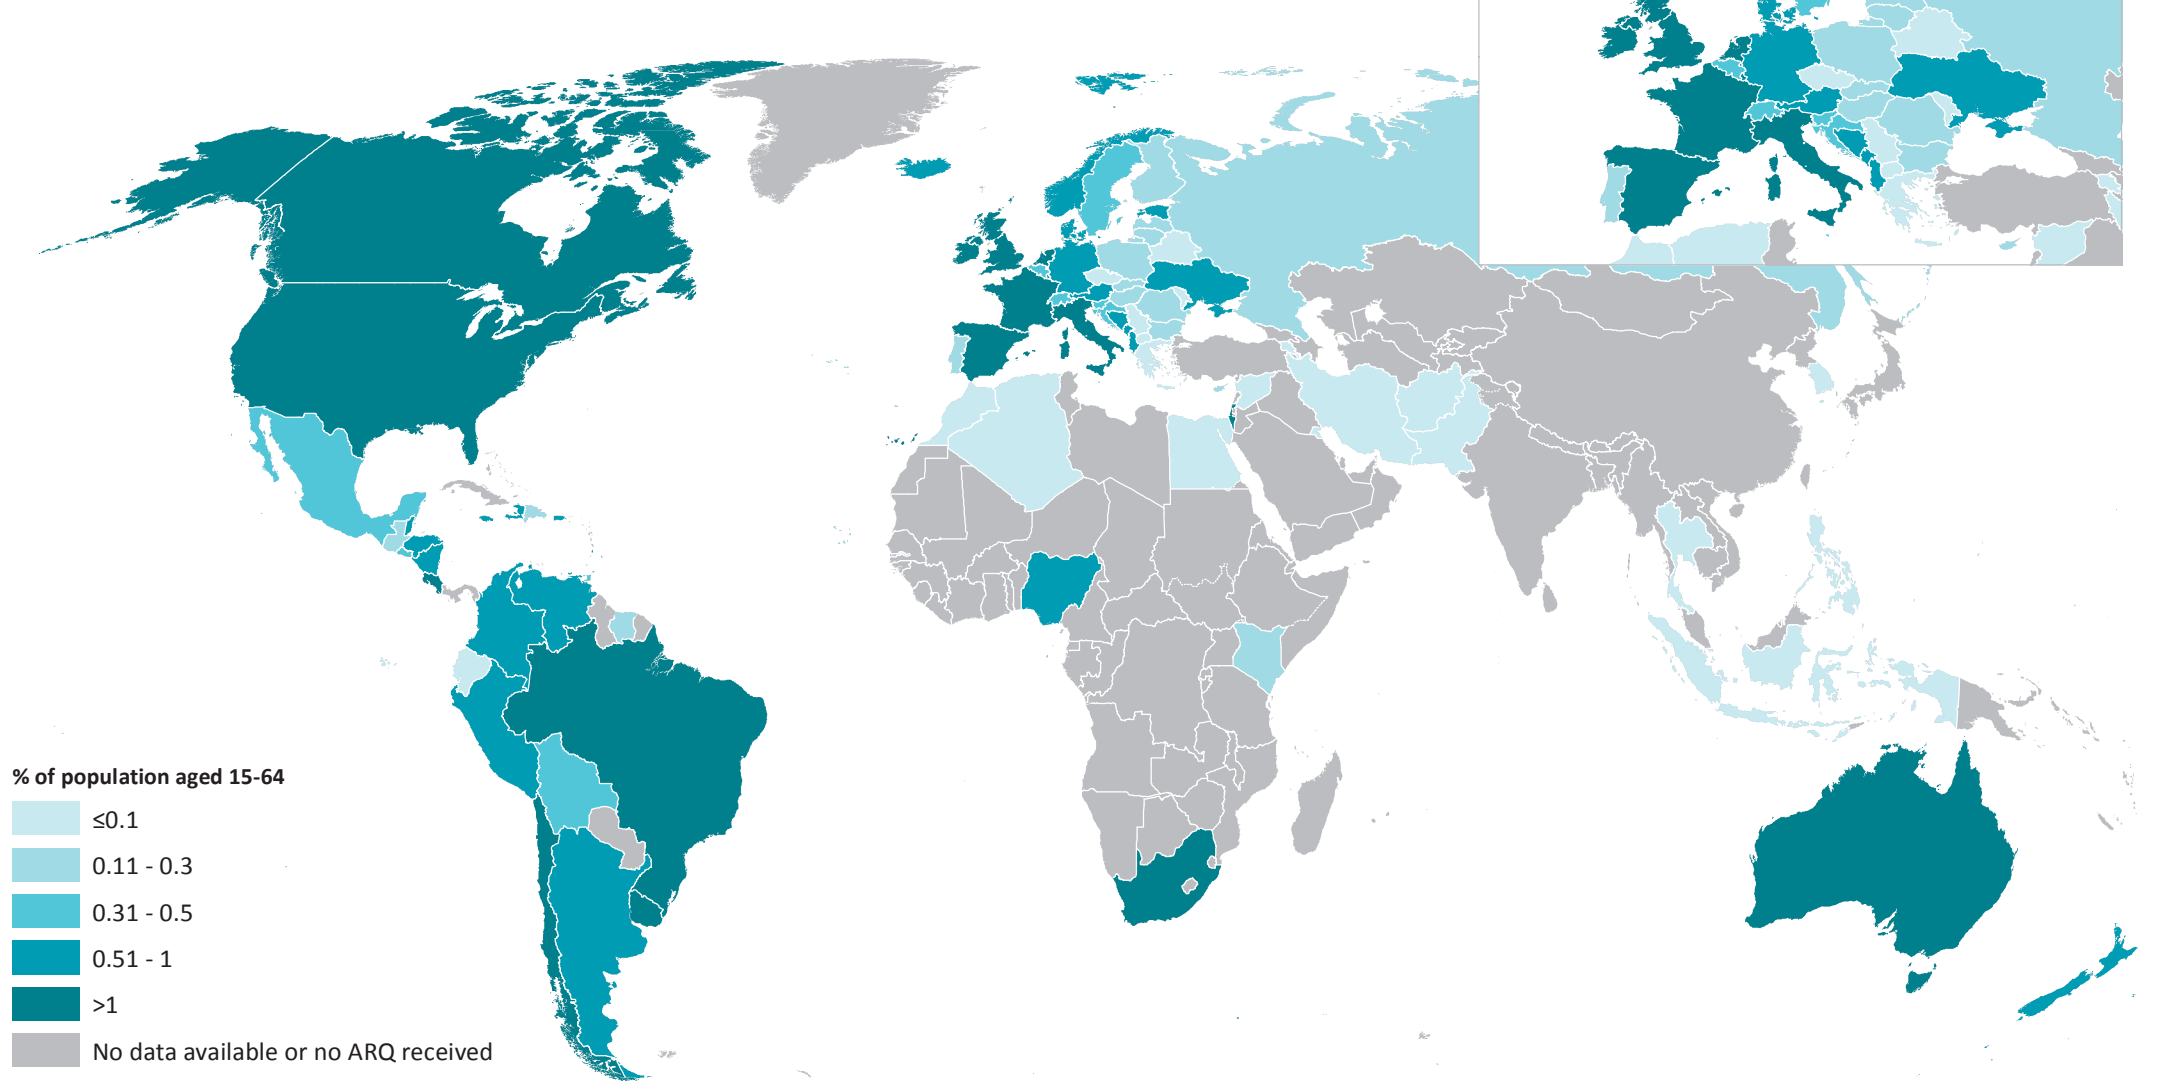

Use of cocaine* in 2014 (or latest year available)

* Cocaine includes cocaine salt, crack cocaine and other types of cocaine such as coca paste, cocaine base, basuco, paco and merla

Note: The boundaries and names shown and the designations used on this map do not imply official endorsement or acceptance by the United Nations. Dashed lines represent undetermined boundaries. Dotted line represents approximately the Line of Control in Jammu and Kashmir agreed upon by India and Pakistan. The final status of Jammu and Kashmir has not yet been agreed upon by the parties. The final boundary between the Sudan and South Sudan has not yet been determined. A dispute exists between the Governments of Argentina and the United Kingdom of Great Britain and Northern Ireland concerning sovereignty over the Falkland Islands (Malvinas).